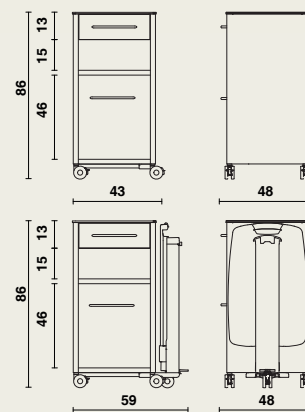

Forma Hospital

18380 The Forma bedside table offers you an elegant, cost-effective and durable storage unit.

The bedside table is double-sided and equipped with a high drawer and / or dinner tray.

Double-sided version with high drawer (high drawer, open compartment, drawer)

- The sides are made of steel plate.
- Drawers with solid laminate front.
- Metal design handles.
- An open compartment is accessible from both sides.
- The upper drawer is equipped with a removable synthetic drawer tray.
- The high drawer is equipped with a removable tray in synthetic material with place for 3 bottles.
- The metal parts are protected by an epoxy-coating.
- The tabletop is made of solid laminate and has rounded corners.
- 4 design castors Ø 65 mm.

Optional dinner tray Livia

- Folding.
- Easy to incline in both directions.
- The dinner tray has an upright edge.
- The folding part is fixed on a strong aluminium guiding profile that has been finished with an anodisation layer.
- The dinner tray is height-adjustable (between 80 and 110 cm) by means of a gas spring.
- Dimensions of the dinner tray: 63 x 40,5 cm.
- The gas spring is activated by means of a foot pedal.
- The dinner tray is made of ABS.
- The bedside table stands on 5 design castors Ø 65 mm.
- The dinner tray can be optionally provided with a Click 'n' turn mechanism which allows to move the dinner tray from one side to the other side of the bedside table.

Dimension

18380 | with high drawer | 43 x 48 x height 86 cm
with dinner tray Livia | 59 x 48 x height 86 cm

Materials and finishing

- Solid laminate
- Metal: epoxy-coating (light grey or white).
- Withstands the common cleaning products.