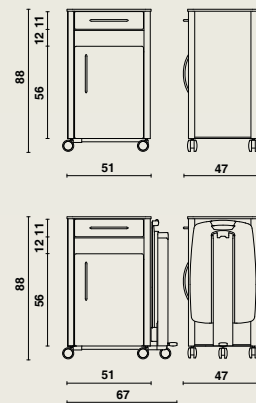

One-sided version (storage cabinet, open compartment, drawer)

- 2 side panels, a bottom, a middle panel and a tabletop.
- The back is made of steel plate.
- The side panels are covered with 2 MDF posts with an aluminium look and a light grey melaminated chipboard of 19 mm thick.
- Solid laminate door.
- Equipped with high-quality self-closing hinges, opening up to 175°.
- The door hinges can be installed on the right or left side.
- Metal design handle.
- An open compartment is accessible from on the front side.
- The drawer is made of steel plate and has a solid laminate front.
- The drawer glides on 2 synthetic rails with an end stop.
- The drawer is equipped with a removable synthetic drawer tray.
- The metal parts are protected by a light grey epoxy-coating.
- The tabletop has rounded solid laminate corners.
- 4 design castors Ø 65 mm.

Optional dinner tray Livia

- Folding.
- Easy to incline in both directions.
- The dinner tray has an upright edge.
- The folding part is fixed on a strong aluminium guiding profile that has been finished with an anodisation layer.
- The dinner tray is height-adjustable (between 80 and 110 cm) by means of a gas spring.
- Dimensions of the dinner tray: 63 x 40,5 cm.
- The gas spring is activated by means of a foot pedal.
- The dinner tray is made of fire-retardant ABS.
- The bedside table stands on 5 design castors Ø 65 mm.

Dimension

10964 | one-sided version | 51 x 47 x height 88 cm
with dinner tray Livia | 67 x 47 x height 88 cm

Materials and finishing

- Solid laminate
- Wood: MDF and melaminated chipboard (light grey).
- Metal: epoxy-coating (light grey).
- High-quality self-closing hinges.
- Withstands the common cleaning products.